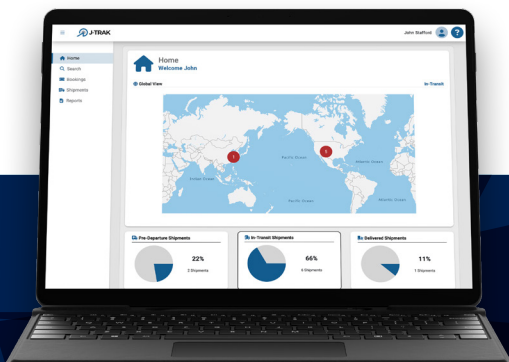

PORTS OF SERVICE

CANADA

- Vancouver, BC
- Toronto, ON

UNITED STATES

- Seattle, WA
- Tacoma, WA
- Oakland, CA
- Los Angeles, CA
- Houston, TX
- Laredo, TX
- New York, NY
- Chicago, IL
- Baltimore, MD
- Norfolk, VA
- Charleston, SC
- Savannah, GA
- Jacksonville, FL
- Miami, FL

MEXICO – US BORDER

- San Diego/Otay Mesa
- Calexico
- San Luis
- Nogales
- Douglas
- El Paso
- Del Rio
- Eagle Pass
- Laredo
- McAllen
- Brownsville

STAY UP TO DATE
WITH YOUR CARGO